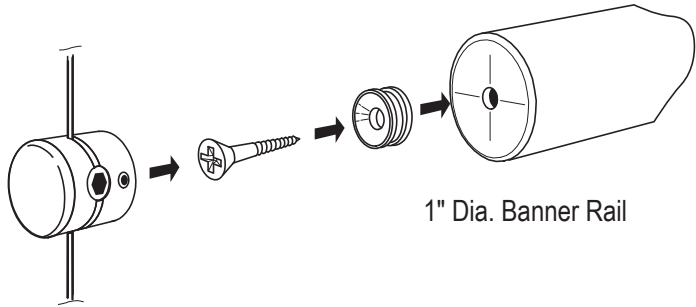

Installation Guidelines

3mm Cable Display Systems

800.753.9688 • www.novadisplay.com

CS03-3 & P02 Support Installation

CS05-5 Rod Support Installation