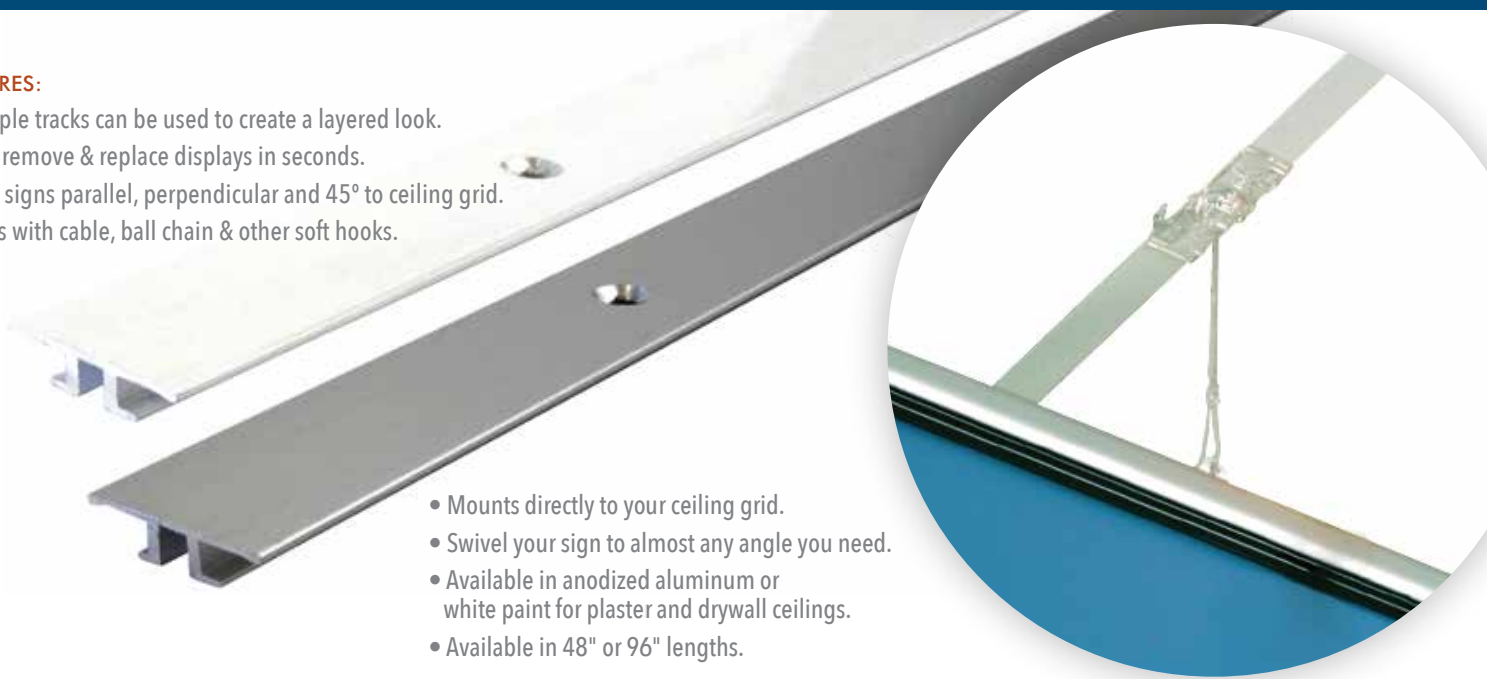

Spider™ Track

Spider Track is ideal for window displays & plasterboard ceilings. Simply install the track & hang your sign. It's that simple...

NOVADISPLAY™
INNOVATIVE DISPLAY SOLUTIONS

800.753.9688 • www.novadisplay.com

FEATURES:

- Multiple tracks can be used to create a layered look.
- Shift, remove & replace displays in seconds.
- Hang signs parallel, perpendicular and 45° to ceiling grid.
- Works with cable, ball chain & other soft hooks.

- Mounts directly to your ceiling grid.
- Swivel your sign to almost any angle you need.
- Available in anodized aluminum or white paint for plaster and drywall ceilings.
- Available in 48" or 96" lengths.